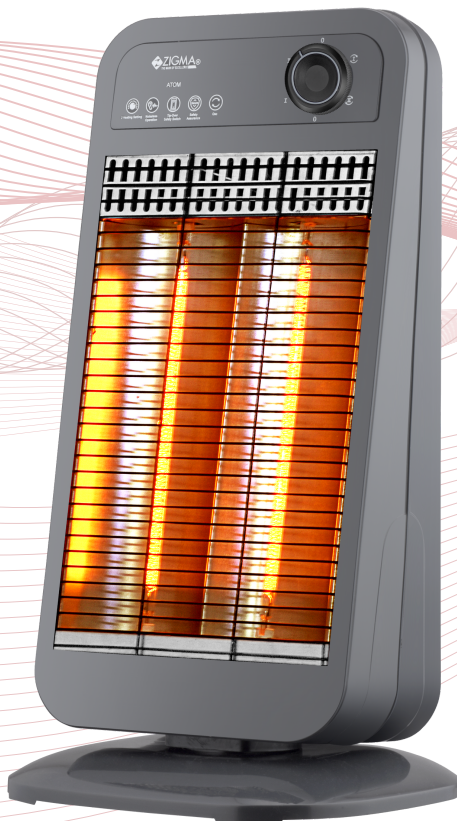

Tip-Over
Safety Switch